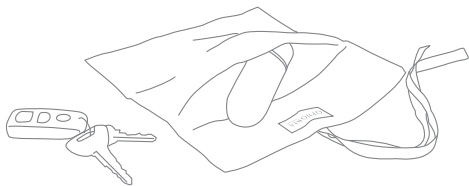

STORAGE

Place your bliss MINI VIBE in the protective pouch for best storage.

Store in a dry, dust-free place and away from toys made from other materials. Avoid leaving your vibe in direct sunlight and never expose to extreme heat. Remove batteries after use and store separately.