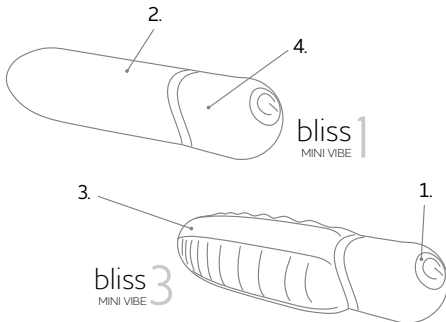

1 ON/OFF Button

- Press and hold for 1 second to turn on
- Press ON/OFF button to cycle through the 9 vibration modes
- Press and hold for 5 seconds to turn off

2 Silicone Body

- Lay flat for stronger vibrations